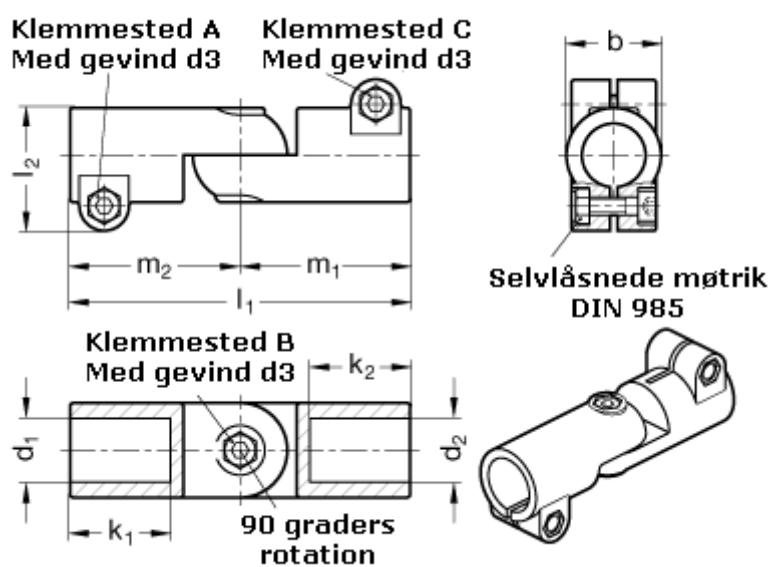

Article number: 20286B30B30T2SW

Description: E+G Swivel clamp connector joint
GN286-B30-B30-T-2-SW

Measures

$b = 40$	$m_1 = 72$
$d_1 = B30$	$m_2 = 72$
$d_2 = B30$	
$d_3 = M 8$	
$k_1 = 42.5$	
$k_2 = 42.5$	
$l_1 = 144$	
$l_2 = 52.0$	